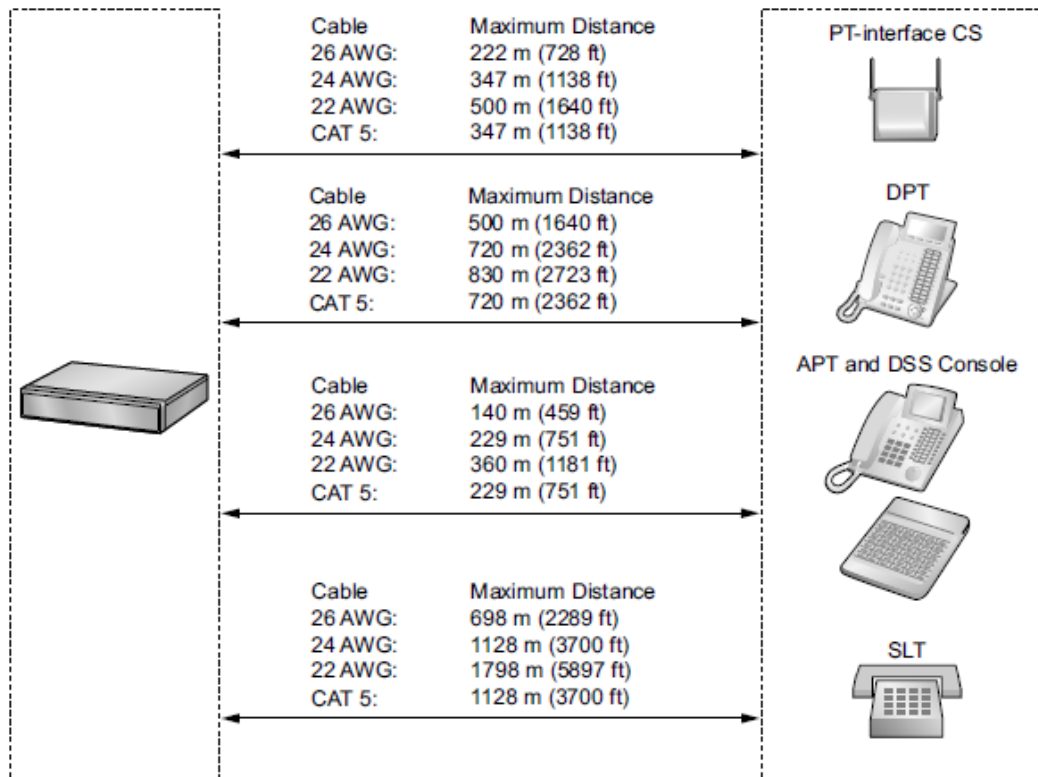

4.8.1 Maximum Cabling Distances of the Extension Wiring (Twisted Cable)

4.8 Connection of Extensions

4.8.1 Maximum Cabling Distances of the Extension Wiring (Twisted Cable)

Notice

The maximum cabling distance may vary depending on the conditions.

	PT-interface CS	DPT	APT	DSS Console	SLT
DHLC4 Card	✓	✓	✓	✓	✓
MCSLC8, MCSLC16 cards					✓
DLC2, DLC8, DLC16 cards	✓	✓			

"✓" indicates that the extension card supports the terminal.